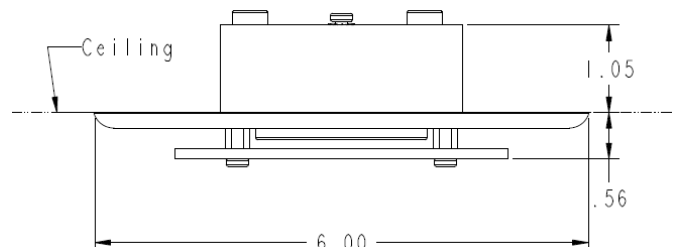

SPECIFICATIONS

TRIM RING STYLE – 5 inch, Round-Dish

FINISH – Standard Powder Coat White Finish.

INPUT VOLTAGE – 120/277VAC_{in} (Silescent HN3 driver)

LAMP TEMPERATURES (CCT) – 4000 Kelvin (CRI>80)

OPTIC – Double Diffuser, 170 degree distribution.

WATTAGE – 10 watts.

FIXTURE WEIGHT – 0.7lbs

Standard options available upon request (Finish & CCT). Pricing & lead-times may be affected. Contact Manufacturer.