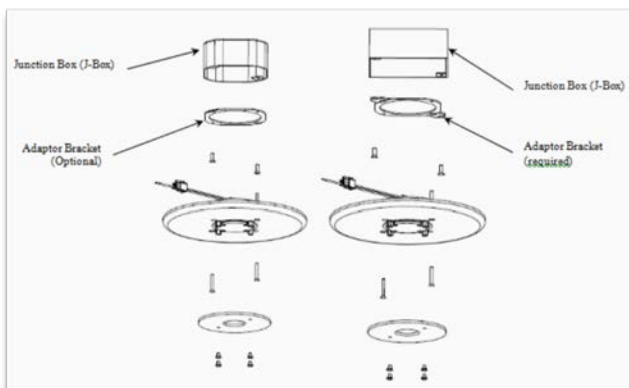

Typical Installation Views mounting directly into standard octagonal or square junction Box (left). Alternatively, use the Recessed Can Light Conversion Bracket kit to replace those inefficient recessed can lights (right). Order separately.