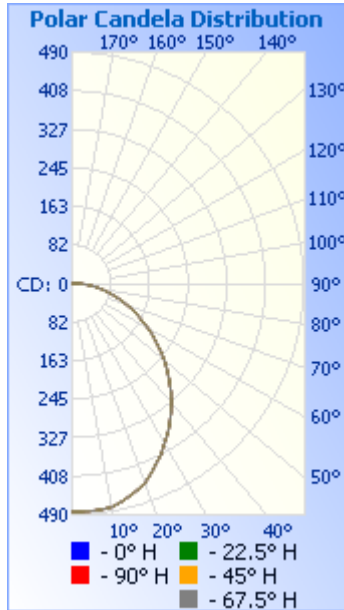

PERFORMANCE SUMMARY

- **Lumens:** 1240 lumens (*delivered*)
- **Wattage:** 10 watts
- **Efficacy:** **124 lumens/watt**
- **CCT:** 4000 Kelvin (>80CRI)
- **IP Rating:** IP65 rated

SPECIFICATIONS

TRIM RING STYLE – 5 inch, Round-Dish

FIXTURE WEIGHT – 0.7lbs

Standard options available upon request (Finish & CCT). Pricing & lead-times may be affected. Contact Manufacturer.

MADE IN USA

UPC: 692193787921: Double Diffuser, 120/277VACin, 4000k, 10.4 Watts, 1290.6 Delivered Lumens, 124.1 Lm/W (measured)
 Mfr Item Code: S062C01HN340DM110w

Zonal Lumen Summary			Lumens Per Zone		
Zone	Lumens	% Luminaire	Zone	Lumens	% Total
0-30	369.5	28.6%	0-10	45.8	3.5%
0-40	593.1	46%	10-20	130.9	10.1%
0-60	1,010.2	78.3%	20-30	192.8	14.9%
60-90	278.2	21.6%	30-40	223.6	17.3%
70-100	134.2	10.4%	40-50	223.0	17.3%
90-120	2.2	0.2%	50-60	194.1	15.0%
0-90	1,288.4	99.8%	60-70	146.2	11.3%
90-180	2.2	0.2%	70-80	91.5	7.1%
0-180	1,290.6	100%	80-90	40.4	3.1%