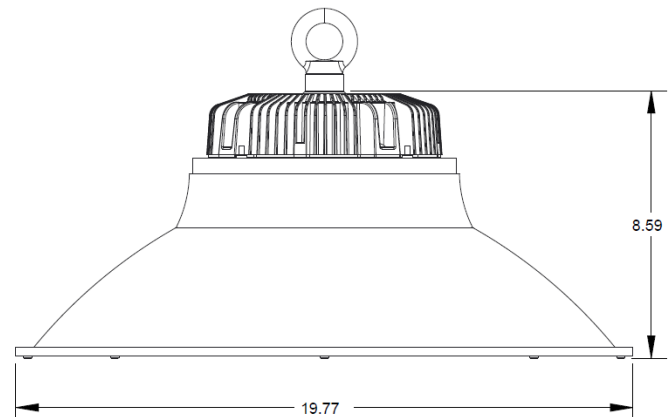

ELECTRICAL DATA

- **Operating Temp:** ..... -40°C ~ +60°C
- **Ambient Temp:** ..... <35°C
- **Nominal Voltage:** ..... 120/230/277 VAC_{in}
- **Operating Voltage:** ..... 90 – 305VAC, 50 / 60 Hz
- **Power Factor:** ..... >98%/115V, >95%/230V, >93%/277V
- **AC Current (Typ):** 2.5A/115V, 1.3A/230V, 1.2A/277V

CONSTRUCTION

- **Dimensions:** ..... Reflective: 19.77in (dia.) x 8.6in (H)
- **Weight:** ..... <13 lbs.

RATINGS/WARRANTY

- **Life Rating:** ..... 100,000 hours
- **Warranty:** ..... 5 years

PERFORMANCE SUMMARY

- **Light Output:** ..... 27,600 Lumens
- **Wattage:** 200watts
- **CCT:** ..... 5000 Kelvin, >70CRI
- **Efficacy:** ..... 138 lumens/watt

SPECIFICATIONS

THERMAL TRIM RING STYLE – 20 inch diameter Thermal Housing

FINISH – Standard Powder Coat Matte White Finish.

INPUT VOLTAGE – 120 - 277VAC_{in}

LAMP TEMPERATURES (CCT) – 5000 Kelvin (CRI>70)

OPTIC – Diffuser, ~170 degree distribution.

WATTAGE – 200 watts

FIXTURE WEIGHT – 13.0 lbs (including chain mount)

Standard options available upon request (Finish & CCT). Pricing & lead-times may be affected. Contact Manufacturer.