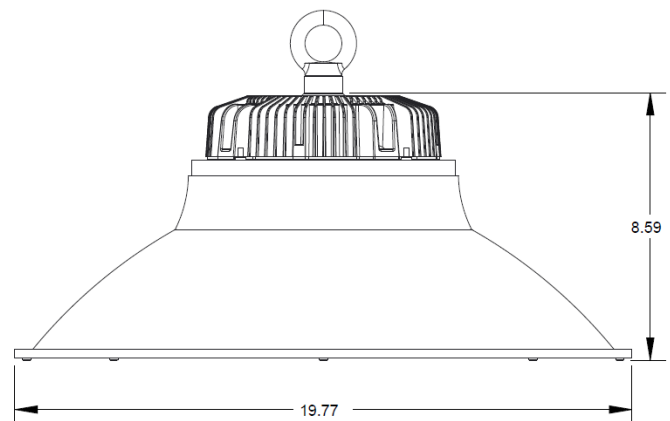

ELECTRICAL DATA

- **Operating Temp:** ..... -40°C ~ +60°C
- **Ambient Temp:** ..... <35°C
- **Nominal Voltage:** ..... 120/230/277 VAC_{in}
- **Operating Voltage:** ..... 90 – 305VAC, 50 / 60 Hz
- **Power Factor:** ..... >98%/115V, >95%/230V, >93%/277V
- **AC Current (Typ):** 2.5A/115V, 1.3A/230V, 1.2A/277V

CONSTRUCTION

- **Dimensions:** ..... Reflective: 19.77in (dia.) x 8.6in (H)
- **Weight:** ..... <13 lbs.

RATINGS/WARRANTY

- **Life Rating:** ..... 100,000 hours
- **Warranty:** ..... 5 years

PERFORMANCE SUMMARY

- **Light Output:** ..... 27,600 Lumens
- **Wattage:** 200watts
- **CCT:** ..... 5000 Kelvin, >70CRI
- **Efficacy:** ..... 138 lumens/watt

SPECIFICATIONS

THERMAL TRIM RING STYLE – 20 inch diameter Thermal Housing

FINISH – Standard Powder Coat Matte White Finish.

INPUT VOLTAGE – 120 - 277VAC_{in}

LAMP TEMPERATURES (CCT) – 5000 Kelvin (CRI>70)

OPTIC – Diffuser, ~170 degree distribution.

WATTAGE – 200 watts

FIXTURE WEIGHT – 13.0 lbs (including chain mount)

Standard options available upon request (Finish & CCT). Pricing & lead-times may be affected. Contact Manufacturer.