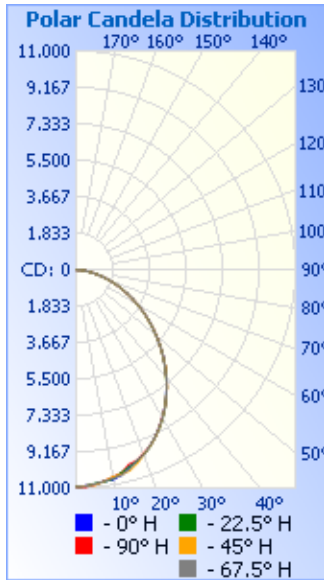

Silescent LED HIGH BAY LED FIXTURE, 200watts

Photometric Data

UPC# 692193787846: 120-277VACin, 5000k, 70CRI, 191.9 Watts, 26438 Delivered Lumens, 138 Lm/W (measured)

Mfr Item Code: HRC03M1A51200w

Zonal Lumen Summary

Zone	Lumens	% Luminaire
0-30	8,228.0	31.1%
0-40	13,140.2	49.7%
0-60	21,849.1	82.6%
60-90	4,588.9	17.4%
70-100	1,810.9	6.8%
90-120	0	0%
0-90	26,438.0	100%
90-180	0	0%
0-180	26,438.0	100%

Lumens Per Zone

Zone	Lumens	% Total
0-10	1,027.5	3.9%
10-20	2,911.5	11.0%
20-30	4,288.9	16.2%
30-40	4,912.2	18.6%
40-50	4,748.0	18.0%
50-60	3,961.0	15.0%
60-70	2,778.0	10.5%
70-80	1,460.0	5.5%
80-90	350.9	1.3%

	Illuminance at a Distance	
	Center Beam fc	Beam Width
4.3ft	591 fc	9.8 ft 9.9 ft
8.7ft	144 fc	19.9 ft 20.0 ft
13.0ft	64.6 fc	29.8 ft 29.9 ft
17.3ft	36.5 fc	39.6 ft 39.8 ft
21.7ft	23.2 fc	49.7 ft 49.9 ft
26.0ft	16.2 fc	59.5 ft 59.8 ft

■ Vert. Spread: 97.7°
■ Horiz. Spread: 98.0°

.ies files available upon request

(contact manufacturer)

File: TR226-T3